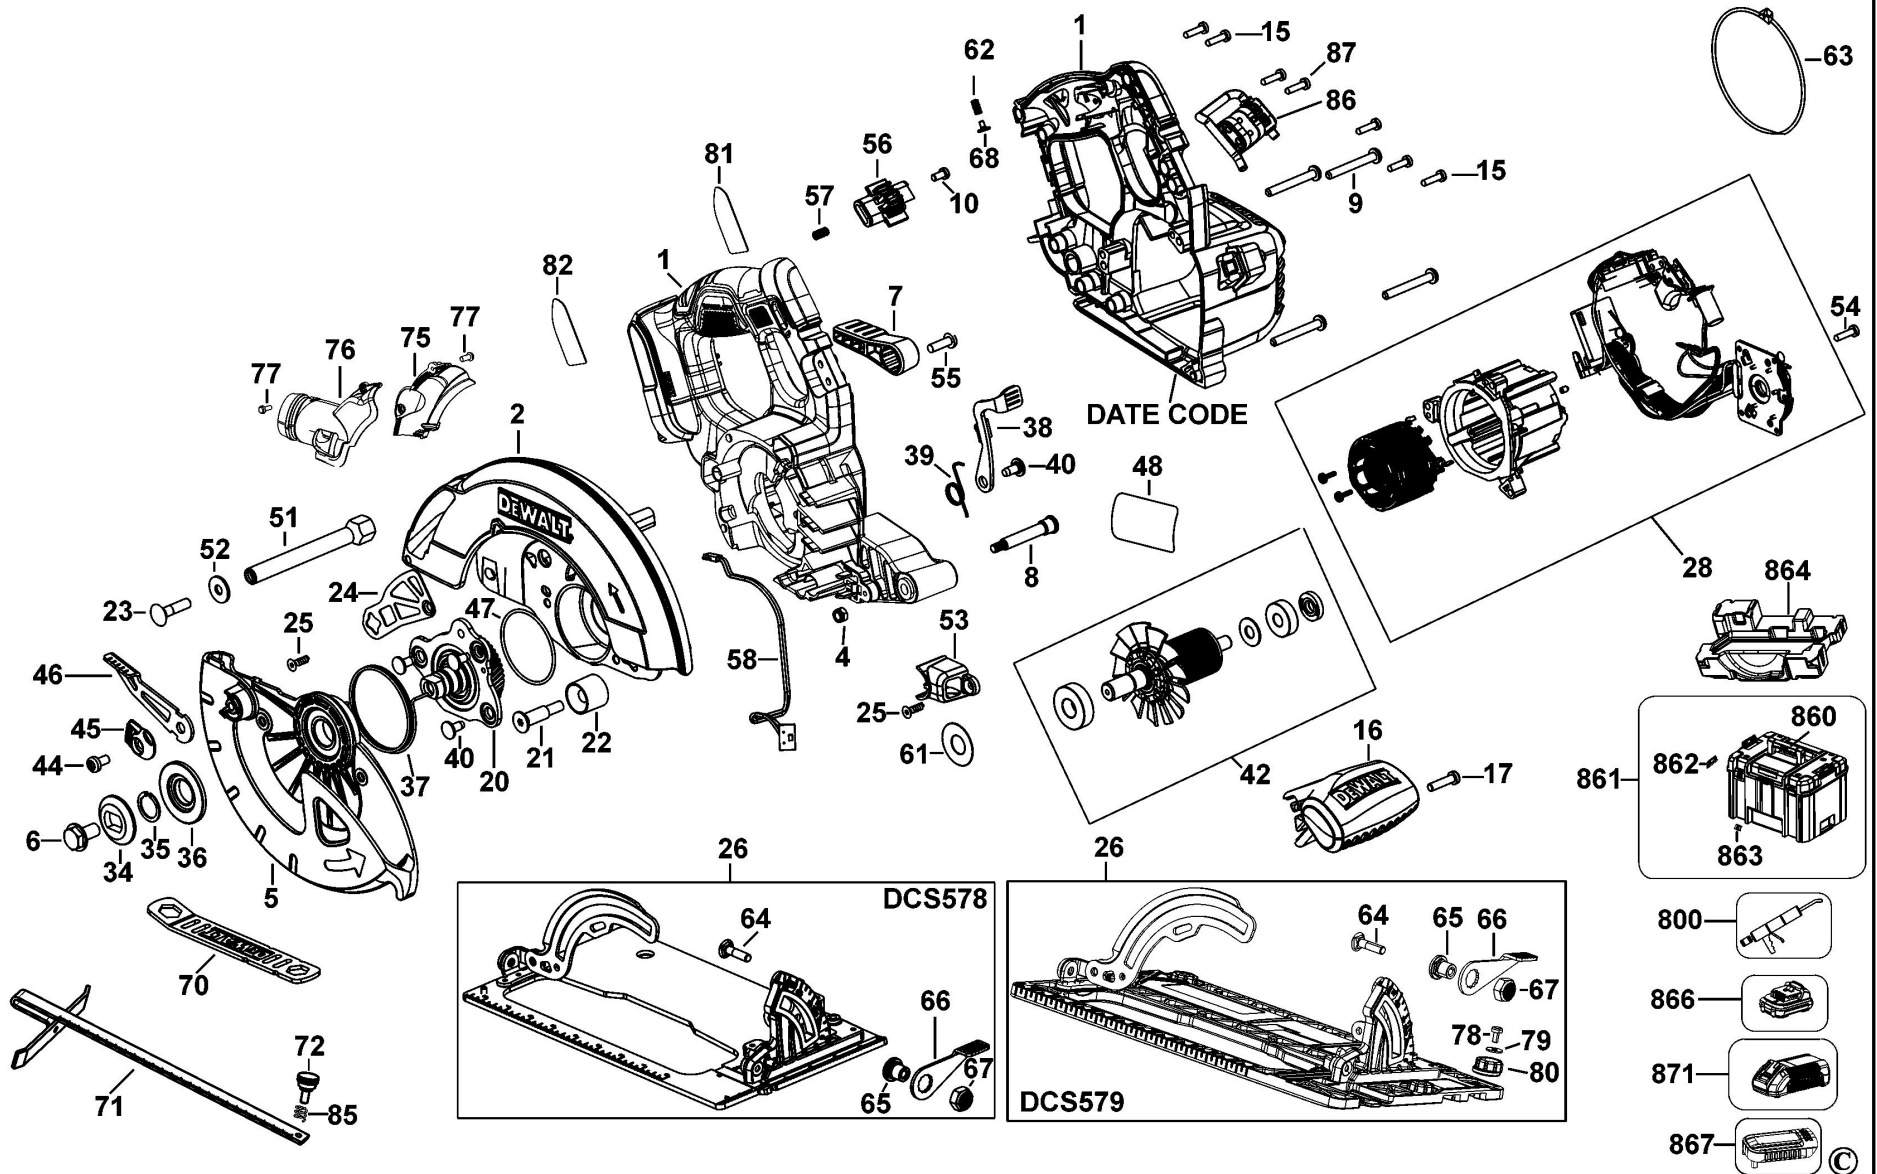

DCS578 CORDLESS CIRCULAR SAW 1

Parts List DCS578 CORDLESS CIRCULAR SAW 1

Item	Part Number	Qty	Part Description	General Description	Other Info	Repair Inst	Markets
1	N519971	1	HOUSING SA			No	QW
2	N484889	1	GEARCASE SA			No	QW
4	N461154	1	NUT			No	QW
5	N461005	1	LOWER GUARD SA			No	QW
6	145344-00	1	SCREW			No	QW
7	N419350	1	LEVER			No	QW
8	N461157	1	BOLT			No	QW
9	330045-19	4	SCREW			No	QW
10	330019-10	1	SCREW			No	QW
15	330019-03	7	SCREW			No	QW
16	N510174	1	HANDLE			No	QW
17	330019-13	1	SCREW	M4X19 T20		No	QW
20	N472351	1	SPINDLE SA			No	QW
21	N086135	1	SCREW			No	QW
22	381066-00	1	BUMPER			No	QW
23	098128-90	1	CARRIAGE BOLT			No	QW
24	N461456	1	PLATE			No	QW
25	N461159	2	SCREW			No	QW
26	N472353	1	SHOE SA			No	QW
28	N819751	1	ELECTRONIC SA			No	QW
34	N120428	1	OUTER FLANGE			No	QW
35	N120426	1	RETAINER			No	QW
36	N084137	1	WASHER INNER CLAMP			No	QW
37	N100006	1	SPRING			No	QW
38	N090570	1	LEVER LOCK			No	QW
39	N100123	1	SPRING			No	QW
40	385915-04	4	SCREW			No	QW
42	N819757	1	ROTOR SA			No	QW
44	098094-13	1	SCREW			No	QW
45	N094953	1	LEVER			No	QW
46	N086628	1	LEVER			No	QW
47	N361499	1	O RING			No	QW